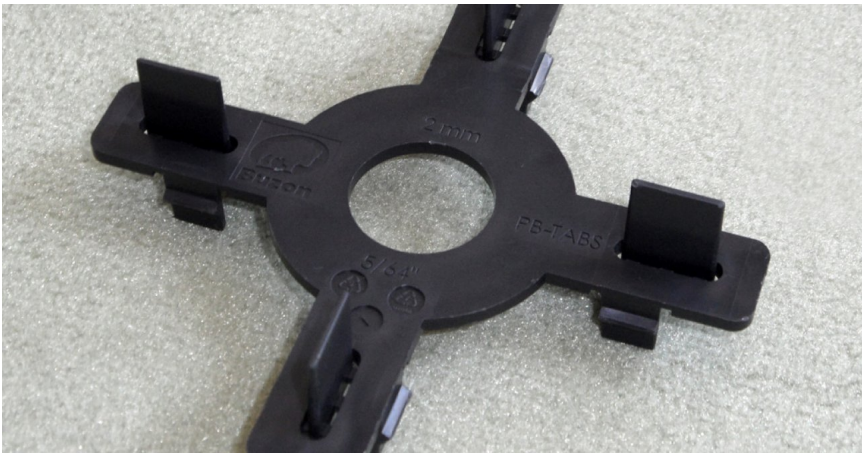

SLH-FK-2

Cross spacer

610146

KEY FEATURES

APPLICATION

SPECIFICATION

TECHNICAL DATA

Height: (mm)	42-60
Diameter: (mm)	200
Weight: (kg)	0,33
Top loadability: (kg)	1000
Material:	Polypropylene
Colour:	black
Footcup:	B2
Shouldertable:	T2
Material requirement: (piece/piece)	1,05
Coverage rate: (h/piece)	0,08
Packaging unit: (pieces/carton)	64

Reviewed: 2008-06-19 13:27:34

DIADEM USA, Inc.
8795 SW Tualatin Sherwood Rd #1005, Tualatin, OR 97062
info@diademusa.com • www.diademusa.com

Green Up the Roof!