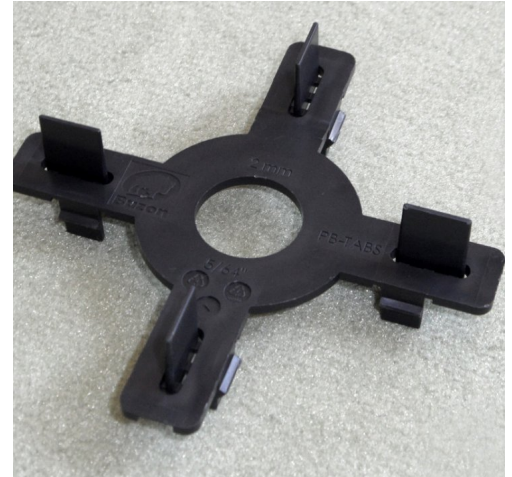

SLH-FK-2

Cross spacer

610146

KEY FEATURES

APPLICATION

SPECIFICATION

TECHNICAL DATA

Height: (mm)	42-60
Diameter: (mm)	200
Weight: (kg)	0,33
Top loadability: (kg)	1000
Material:	Polypropylene
Colour:	black
Footcup:	B2
Shouldertable:	T2
Material requirement: (piece/piece)	1,05
Coverage rate: (h/piece)	0,08
Packaging unit: (pieces/carton)	64

Reviewed: 2008-06-19 13:27:34

DIADEM USA, Inc.
8795 SW Tualatin Sherwood Rd #1005, Tualatin, OR 97062
info@diademusa.com • www.diademusa.com

Green Up the Roof!