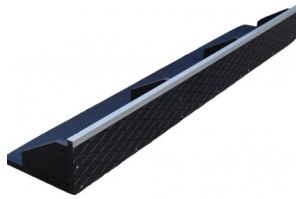

RDL-12 Recyclen

Recycled composite RDL type of edging products are leaning the build up layers of the different type of green roofs from 3" to 6" of media depth.

#160201

Manual

■ Green up the roof!

Application:

RDL edges could be used, in the edging of terraces and green roofs, or separating different areas to give a special design to the roof landscape. They are important distinctive pieces in the development of a garden layout. In addition, these units has practical function too, as it could be used to house, trunking for electrical cabling or irrigation hoses. For decorative purposes lighting could be mounted into the front panel.