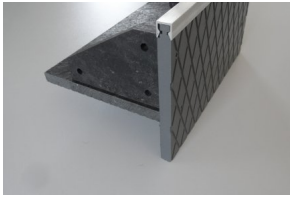

RDT-12 Recyclen

Recycled composite RDL type of edging products are leaning the build up layers of the different type of green roofs from 3" to 6" of media depth.

#160401

Manual

■ Green up the roof!

Application:

RDL edges could be used, in the edging of terraces and green roofs, or separating different areas to give a special design to the roof landscape. They are important distinctive pieces in the development of a garden layout. In addition, these units has practical function too, as it could be used to house, trunking for electrical cabling or irrigation hoses. For decorative purposes lighting could be mounted into the front panel.