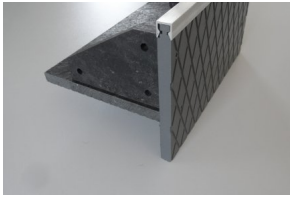

RDT-19 Recyclen

Recycled composite RDL type of edging products are leaning the build up layers of the different type of green roofs from 3" to 6" of media depth.

#160402

Manual

■ Green up the roof!

Application:

RDL edges could be used, in the edging of terraces and green roofs, or separating different areas to give a special design to the roof landscape. They are important distinctive pieces in the development of a garden layout. In addition, these units has practical function too, as it could be used to house, trunking for electrical cabling or irrigation hoses. For decorative purposes lighting could be mounted into the front panel.