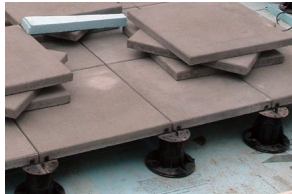

Installation instructions:

Installation Tools:

Installation Photos: