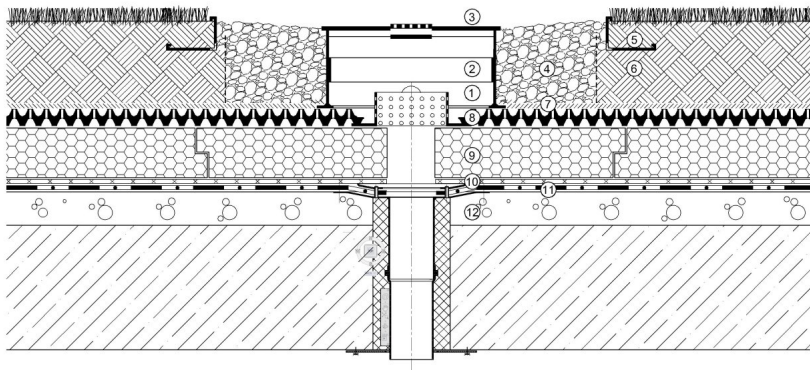

KSR-10

Drain cover and inspection box for extensive green roofs

120106

KEY FEATURES

- Can be used on all types of green roofs no matter what type of installed outlet
- Compatible with most drainage systems, including drainage pipes and conduits,
- The lid is lockable and it can withstand foot traffic
- The built-in lid filter prevents debris from washing into the outlet
- It prevents sunlight getting into the outlet
- The inspection boxes have four plug-ins for 2" diameter drainpipes

APPLICATION

The KSR-10 drain cover and inspection box that is typically installed on extensive green roofs, with a 4" build up, to help ensure protection and scheduled maintenance of outlets. The KSR is designed to protect drain outlets from UV light, foot traffic, debris, and plant growth, all while allowing proper water flow into the drain. With the aid of the height extension elements KSR+5 and KSR+10 (2" and 4" in height, respectively), it is easy to modify the product height to meet the required substrate depth.

SPECIFICATION

KSR-10 inspection boxes are installed on extensive green roofs with a 4" build up to ensure the professional maintenance of outlets and prevent their contamination. The boxes are made of polypropylene with a lockable lid and a stainless steel filter to prevent debris from entering the drainage system. Each box has four precuts around the bottom, for 2" drain pipe connections.

TECHNICAL DATA

Weight: (lbs)	6.62
Height with lid: (inch)	4.0
Opening at the bottom: (inch)	14-1/2
Diameter: (inch)	15-3/4
Material:	Polypropylene
Color: (RAL)	7032
Installation Standard: (hr/piece)	0.80
Material Requirement: (pc/pc)	1.05