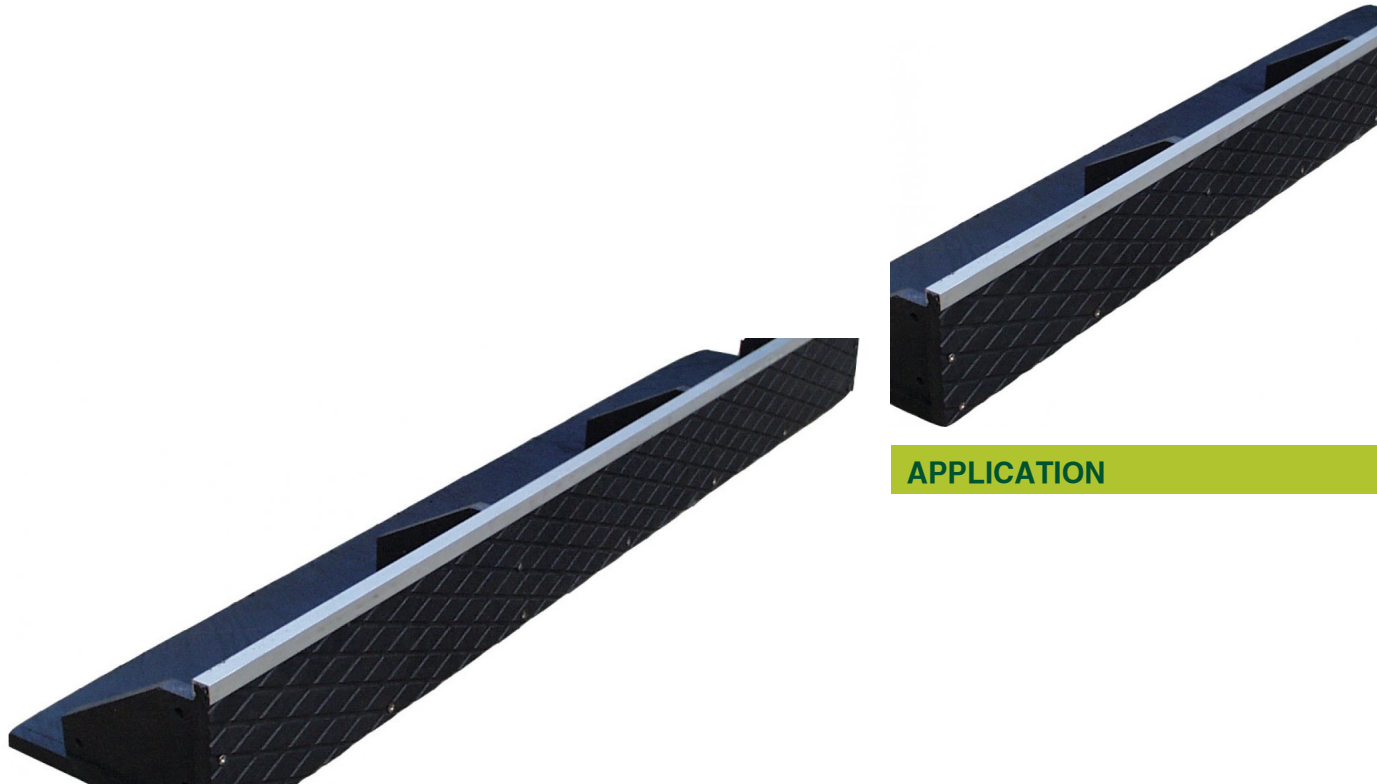

RDL-19 Recyclen

160202

KEY FEATURES

Corner cm 115x24x19

APPLICATION

SPECIFICATION

TECHNICAL DATA

High: (mm)	190
Width: (mm)	240
Length: (mm)	1150
Thickness: (mm)	16
Weight: (kg/rm)	8,14
Material:	Rec.-Polystyrol
Colour:	black (anthracite)
Outlet surface area: (mm ²)	2000
Material requirement: (rm/rm)	1,05
Coverage rate: (h/rm)	0,30