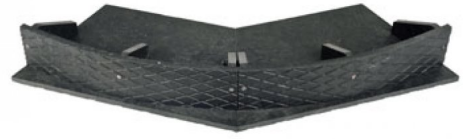

RDB-12 Recyclen

160209

KEY FEATURES

APPLICATION