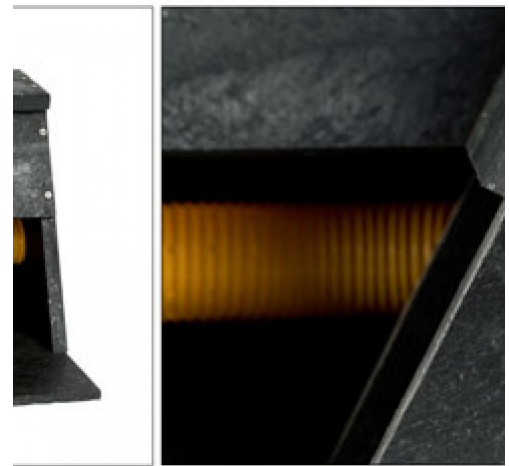

RDA-40 Recyclen

160302

RDA type products are supporting elements suitable for the edging of superstructures with various

KEY FEATURES

- No local concreting needed
- Quickly constructed
- Long-lasting

Inside corner cm 96x96x40 / Outside corner cm 48x48x40

APPLICATION

RDA edge pieces can be used, in the edging of terraces and green roofs. They are important distinctive pieces in the development of a garden layout. In addition these units can be used to house, trunking for electrical cabling. For decorative purposes lighting can be installed.

SPECIFICATION

RDA-40 edge pieces are made from high value recycling polystyrol. They are edge peaces for green vegetation green roofs, balconys. In addition these units can be used to house, trunking for elektrical cabling. For decorative purposes lighting can be installed.

TECHNICAL DATA

Height: (mm)	400
Width: (mm)	480
Lenght: (mm)	1150
Thickness: (mm)	10; 16
Weigth: (kg/rm)	20.27
Material:	Rec.-Polystyrol
Colour:	black (anthracite)
Material requirement: (rm/rm)	1,05
Coverage rate: (h/rm)	0,40
Packaging unit: (rm/Pal.)	13.8