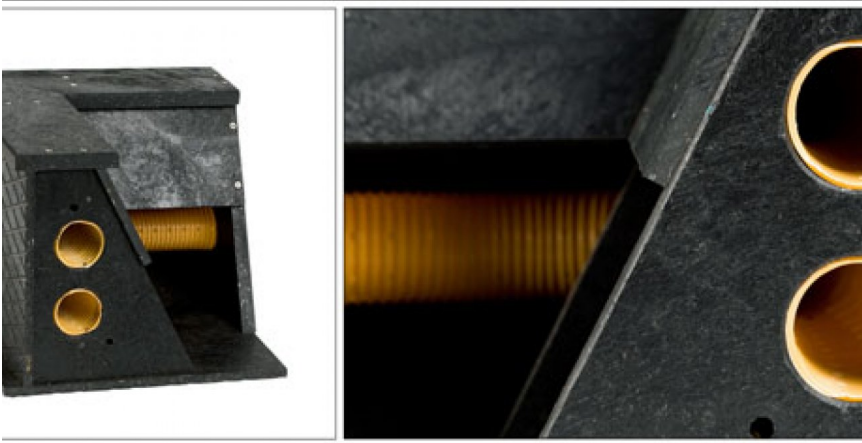

RDA-40 Recyclen

160302

RDA type products are supporting elements suitable for the edging of superstructures with various

KEY FEATURES

- No local concreting needed
- Quickly constructed
- Long-lasting

Inside corner cm 96x96x40 / Outside corner cm 48x48x40

APPLICATION

RDA edge pieces can be used, in the edging of terraces and green roofs. They are important distinctive pieces in the development of a garden layout. In addition these units can be used to house, trunking for electrical cabling. For decorative purposes lighting can be installed.

SPECIFICATION

RDA-40 edge pieces are made from high value recycling polystyrol. They are edge peaces for green vegetation green roofs, balconys. In addition these units can be used to house, trunking for elektrical cabling. For decorative purposes lighting can be installed.

TECHNICAL DATA

Height: (mm)	400
Width: (mm)	480
Lenght: (mm)	1150
Thickness: (mm)	10; 16
Weigth: (kg/rm)	20.27
Material:	Rec.-Polystyrol
Colour:	black (anthracite)
Material requirement: (rm/rm)	1,05
Coverage rate: (h/rm)	0,40
Packaging unit: (rm/Pal.)	13.8