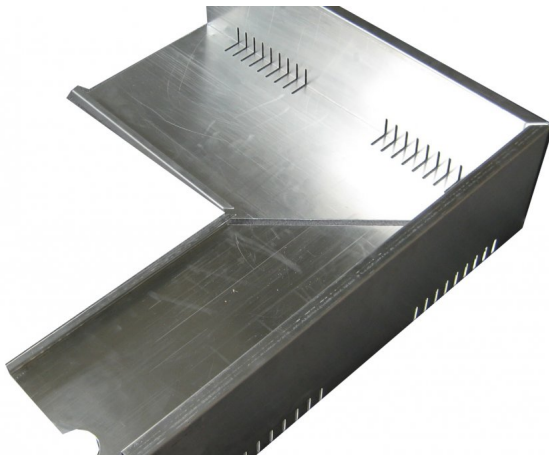

KLS-AL-9/6-TK-E corner piece

162050

KEY FEATURES

APPLICATION

SPECIFICATION

TECHNICAL DATA

Reviewed: 2015-01-21 15:16:20

DIADEM USA, Inc.
8795 SW Tualatin Sherwood Rd #1005, Tualatin, OR 97062
info@diademusa.com • www.diademusa.com