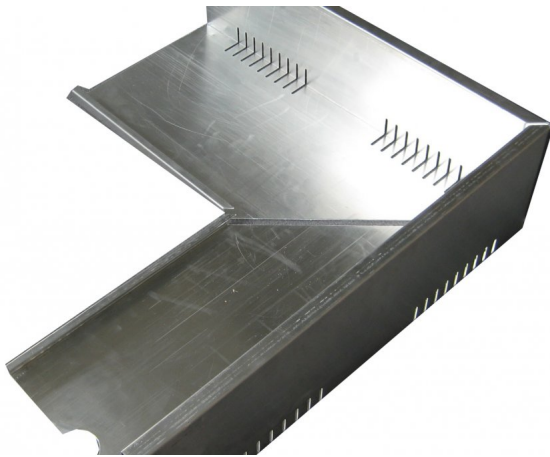

KLS-AL-22/14-TK-E corner piece

162053

KEY FEATURES

APPLICATION

SPECIFICATION

TECHNICAL DATA

Reviewed: 2012-11-18 21:37:52

DIADEM USA, Inc.
8795 SW Tualatin Sherwood Rd #1005, Tualatin, OR 97062
info@diademusa.com • www.diademusa.com