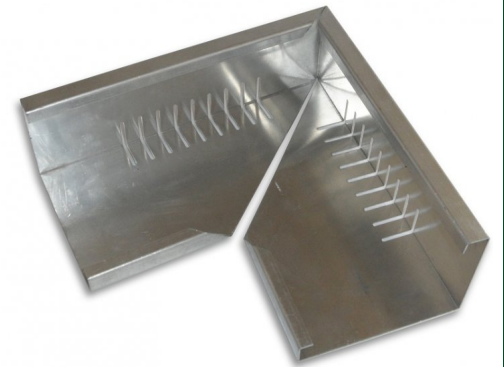

KLS-AL-12/8-TK-E corner piece

162063

KEY FEATURES

APPLICATION

SPECIFICATION

TECHNICAL DATA

Reviewed: 2015-01-21 14:52:04

DIADEM USA, Inc.
8795 SW Tualatin Sherwood Rd #1005, Tualatin, OR 97062
info@diademusa.com • www.diademusa.com