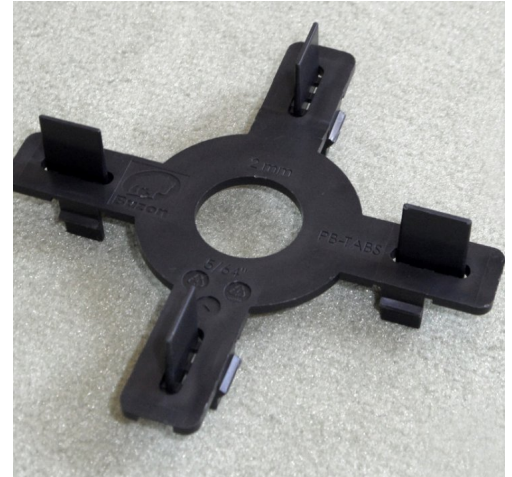

SLH-FK-4,5

610145

KEY FEATURES

APPLICATION