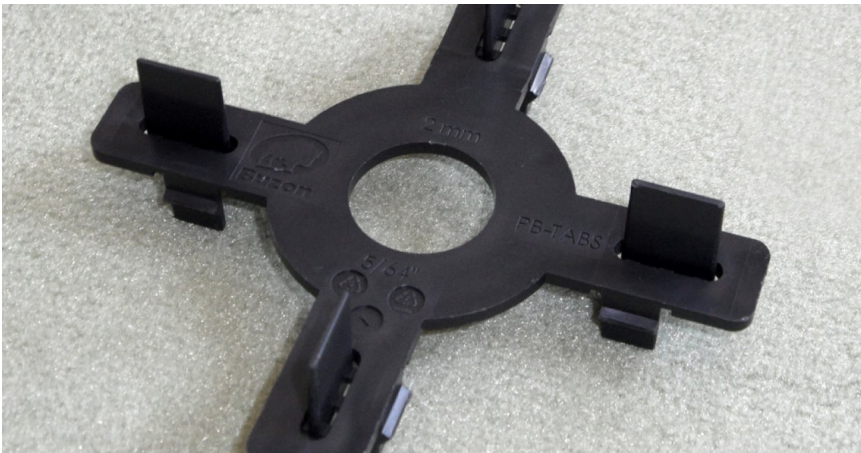

SPECIFICATION

TECHNICAL DATA

Top loadability: (kg)	1000
Footcup:	B2
Height: (mm)	42-60
Shouldertable:	T2
Material requirement: (piece/piece)	1,05
Coverage rate: (h/piece)	0,08
Packaging unit: (pieces/carton)	64
Colour:	black
Material:	Polypropylene
Weigth: (kg)	0,33
Diameter: (mm)	200

Reviewed: 2012-11-18 23:35:08

DIADEM USA, Inc.
8795 SW Tualatin Sherwood Rd #1005, Tualatin, OR 97062
info@diademusa.com • www.diademusa.com

Green Up the Roof!